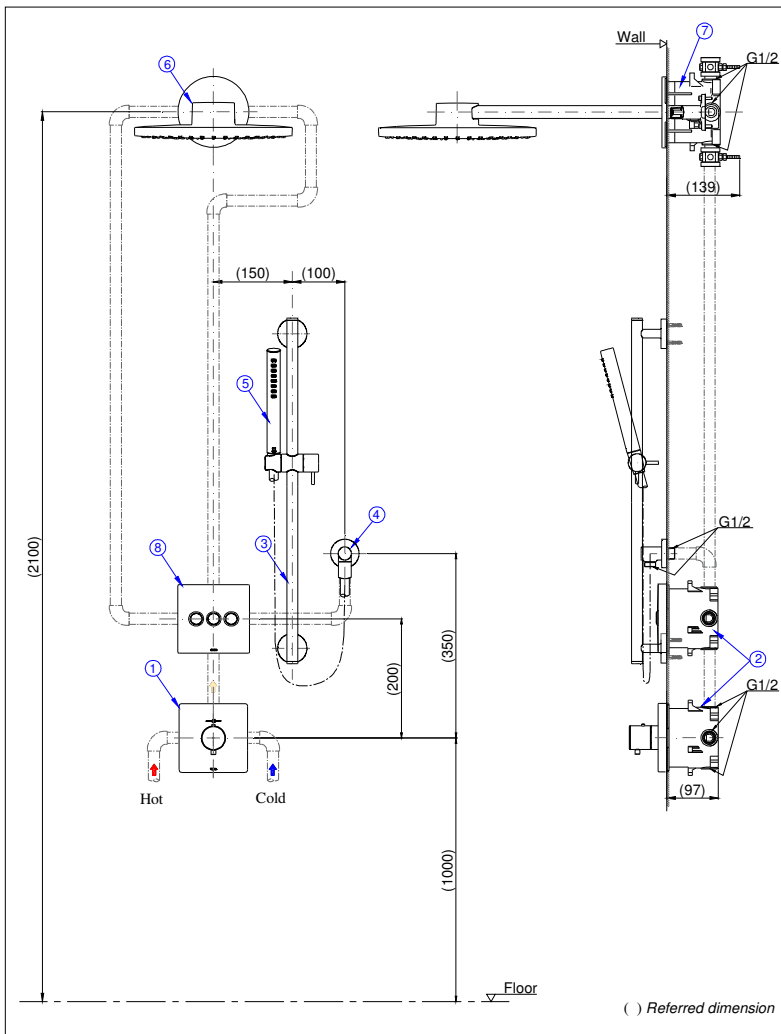

Specifications

Finish : Nickel Chrome

Water Pressure : 0.05 ~ 1.0 Mpa

Options

No.	Item	Code
①	Concealed Shower Mixer	TBS01304B, TBS02304B, TBS03304B, TBS04304B
②	Sliding Rail	TBW01016B, TBW02012B, TBW01015B, TBW02011B
③	Wall Outlet	TBW01014B, TBW02013B
④	Hand Shower	TBW02017A, TBW01008A, TBW02005A, TBW01010A, TBW02006A, TBW03002B
⑤	Over Head Shower	TBW01003A, TBW02003A, TBW01004A, TBW02004A, TBW01012B, TBW01013B, TBW03001B

Specifications

Finish : Nickel Chrome

Water Pressure : 0.05 ~ 1.0 Mpa

Options

No.	Item	Code
①	Concealed Shower Mixer	TBV01406B, TBV02401B
②	Concealed Box	TBN01001B
③	Sliding Rail	TBW01016B, TBW02012B, TBW01015B, TBW02011B
④	Wall Outlet	TBW01014B, TBW02013B
⑤	Hand Shower	TBW02017A, TBW01008A, TBW02005A, TBW01010A, TBW02006A, TBW03002B
⑥	Over Head Shower	TBW01005B
⑦	Concealed Box	TBN01002B
⑧	Diverter	TBV01102B, TBV02102B
⑨	Valve Unit	TBN01101B

Please consult a TOTO representative for details.

Combination for Concealed Shower Mixer -2Outlet
(Thermostat Mixer)

Features

- Contemporary styling.
- Elegant appearance.
- Beautiful curves reveal elegant taste.
- Easy installation and usage.

Specifications

Finish : Nickel Chrome

Water Pressure : 0.05 ~ 1.0 Mpa

Options

No.	Item	Code
①	Concealed Shower Mixer	TBV02402B
②	Concealed Box	TBN01001B
③	Sliding Rail	TBW01016B, TBW02012B, TBW01015B, TBW02011B
④	Wall Outlet	TBW01014B, TBW02013B
⑤	Hand Shower	TBW02017A, TBW01008A, TBW02005A, TBW01010A, TBW02006A, TBW03002B
⑥	Over Head Shower	TBW01005B
⑦	Concealed Box	TBN01002B
⑧	Diverter	TBV02105B