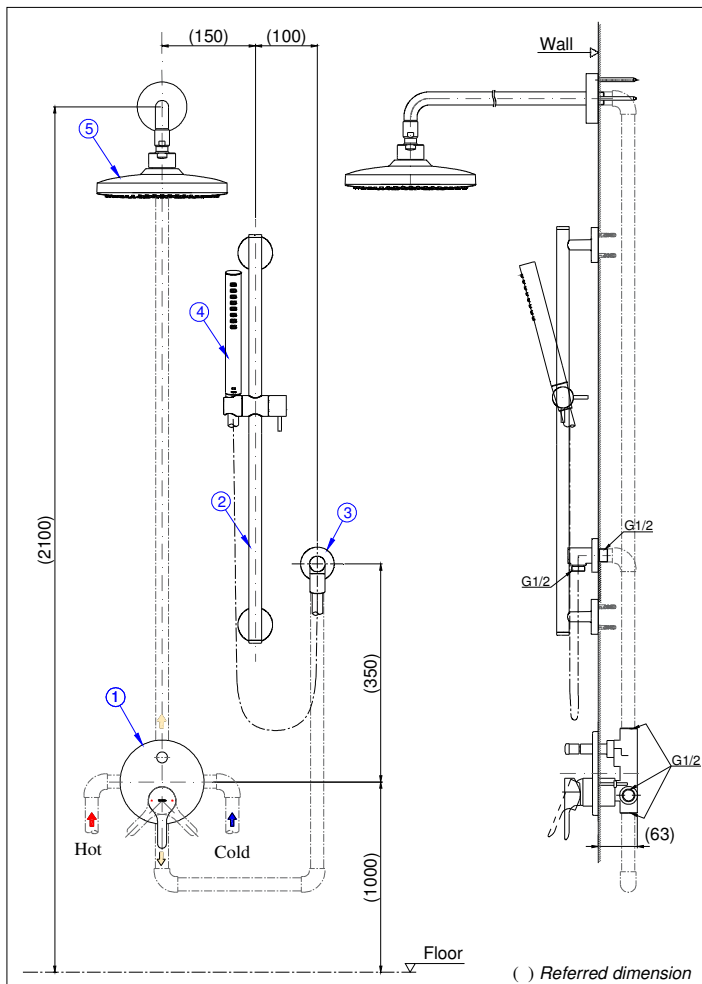

Finish : Nickel Chrome

Water Pressure : 0.05 ~ 1.0 Mpa

Options

No.	Item	Code
①	Concealed Shower Mixer	TBW01408B, TBV02404B, TBV02406B
②	Concealed Box	TBN01001B
③	Sliding Rail	TBW01016B, TBW02012B, TBW01015B, TBW02011B
④	Wall Outlet	TBW01014B, TBW02013B
⑤	Hand Shower	TBW02017A, TBW01008A, TBW02005A, TBW01010A, TBW02006A, TBW03002B
⑥	Over Head Shower	TBW01003A, TBW02003A, TBW01004A, TBW02004A, TBW01012B, TBW01013B, TBW03001B

Specifications

Finish : Nickel Chrome

Water Pressure : 0.05 ~ 1.0 Mpa

Options

No	Item	Code
①	Concealed Shower Mixer	TBG01304B, TBG02304B, TBG03304B, TBG04304B, TBP02302B, TBG07304V, TBG08304V, TBG09304V, TBG10304V, TBG11304V
②	Concealed Box	TBN01001B
③	Sliding Rail	TBW01016B, TBW02012B, TBW01015B, TBW02011B
④	Wall Outlet	TBW01014B, TBW02013B
⑤	Hand Shower	TBW02017A, TBW01008A, TBW02005A, TBW01010A, TBW02006A, TBW03002B
⑥	Over Head Shower	TBW01003A, TBW02003A, TBW01004A, TBW02004A, TBW01012B, TBW01013B, TBW03001B

Specifications

Finish : Nickel Chrome

Water Pressure : 0.05 ~ 1.0 Mpa

Options

No.	Item	Code
①	Concealed Shower Mixer	TBS01304B, TBS02304B, TBS03304B, TBS04304B
②	Sliding Rail	TBW01016B, TBW02012B, TBW01015B, TBW02011B
③	Wall Outlet	TBW01014B, TBW02013B
④	Hand Shower	TBW02017A, TBW01008A, TBW02005A, TBW01010A, TBW02006A, TBW03002B
⑤	Over Head Shower	TBW01003A, TBW02003A, TBW01004A, TBW02004A, TBW01012B, TBW01013B, TBW03001B

Specifications

Finish : Nickel Chrome

Water Pressure : 0.05 ~ 1.0 Mpa

Options

No.	Item	Code
①	Concealed Shower Mixer	TBV01406B, TBV02401B
②	Concealed Box	TBN01001B
③	Sliding Rail	TBW01016B, TBW02012B, TBW01015B, TBW02011B
④	Wall Outlet	TBW01014B, TBW02013B
⑤	Hand Shower	TBW02017A, TBW01008A, TBW02005A, TBW01010A, TBW02006A, TBW03002B
⑥	Over Head Shower	TBW01005B
⑦	Concealed Box	TBN01002B
⑧	Diverter	TBV01102B, TBV02102B
⑨	Valve Unit	TBN01101B