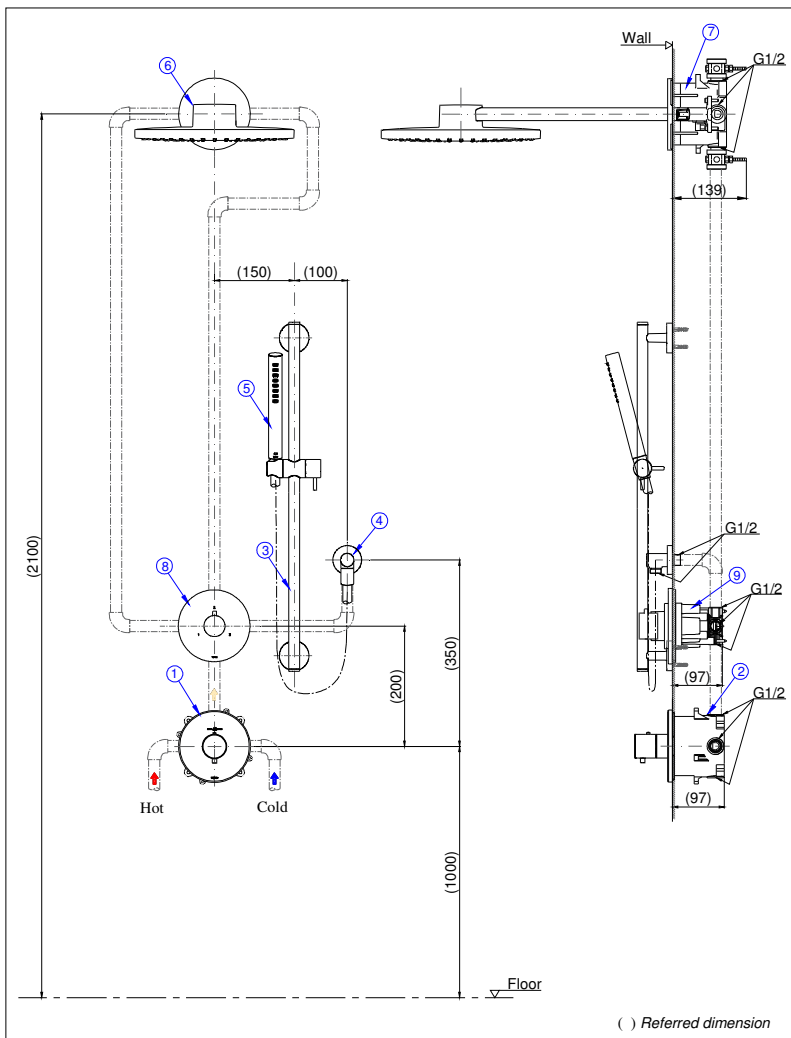

Specifications

Finish : Nickel Chrome

Water Pressure : 0.05 ~ 1.0 Mpa

Options

No	Item	Code
①	Concealed Shower Mixer	TBG01304B, TBG02304B, TBG03304B, TBG04304B, TBP02302B, TBG07304V, TBG08304V, TBG09304V, TBG10304V, TBG11304V
②	Concealed Box	TBN01001B
③	Sliding Rail	TBW01016B, TBW02012B, TBW01015B, TBW02011B
④	Wall Outlet	TBW01014B, TBW02013B
⑤	Hand Shower	TBW02017A, TBW01008A, TBW02005A, TBW01010A, TBW02006A, TBW03002B
⑥	Over Head Shower	TBW01003A, TBW02003A, TBW01004A, TBW02004A, TBW01012B, TBW01013B, TBW03001B

Specifications

Finish : Nickel Chrome

Water Pressure : 0.05 ~ 1.0 Mpa

Options

No.	Item	Code
①	Concealed Shower Mixer	TBS01304B, TBS02304B, TBS03304B, TBS04304B
②	Sliding Rail	TBW01016B, TBW02012B, TBW01015B, TBW02011B
③	Wall Outlet	TBW01014B, TBW02013B
④	Hand Shower	TBW02017A, TBW01008A, TBW02005A, TBW01010A, TBW02006A, TBW03002B
⑤	Over Head Shower	TBW01003A, TBW02003A, TBW01004A, TBW02004A, TBW01012B, TBW01013B, TBW03001B

Please consult a TOTO representative for details.

Combination for Concealed Shower Mixer -2Outlet (Thermostat Mixer)

Features

- Contemporary styling.
- Elegant appearance.
- Beautiful curves reveal elegant taste.
- Easy installation and usage.

Specifications

Finish : Nickel Chrome

Water Pressure : 0.05 ~ 1.0 Mpa

Options

No.	Item	Code
①	Concealed Shower Mixer	TBV01406B, TBV02401B
②	Concealed Box	TBN01001B
③	Sliding Rail	TBW01016B, TBW02012B, TBW01015B, TBW02011B
④	Wall Outlet	TBW01014B, TBW02013B
⑤	Hand Shower	TBW02017A, TBW01008A, TBW02005A, TBW01010A, TBW02006A, TBW03002B
⑥	Over Head Shower	TBW01005B
⑦	Concealed Box	TBN01002B
⑧	Diverter	TBV01102B, TBV02102B
⑨	Valve Unit	TBN01101B