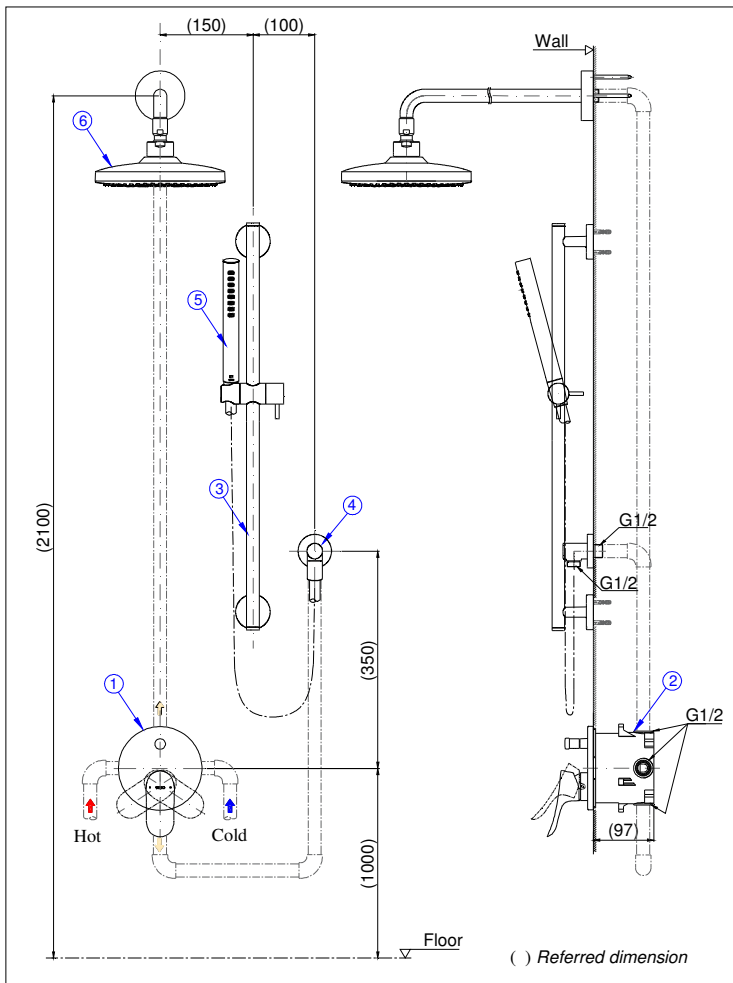

Finish : Nickel Chrome

Water Pressure : 0.05 ~ 1.0 Mpa

Options

No.	Item	Code
①	Concealed Shower Mixer	TBW01408B, TBV02404B, TBV02406B
②	Concealed Box	TBN01001B
③	Sliding Rail	TBW01016B, TBW02012B, TBW01015B, TBW02011B
④	Wall Outlet	TBW01014B, TBW02013B
⑤	Hand Shower	TBW02017A, TBW01008A, TBW02005A, TBW01010A, TBW02006A, TBW03002B
⑥	Over Head Shower	TBW01003A, TBW02003A, TBW01004A, TBW02004A, TBW01012B, TBW01013B, TBW03001B

Specifications

Finish : Nickel Chrome

Water Pressure : 0.05 ~ 1.0 Mpa

Options

No	Item	Code
①	Concealed Shower Mixer	TBG01304B, TBG02304B, TBG03304B, TBG04304B, TBP02302B, TBG07304V, TBG08304V, TBG09304V, TBG10304V, TBG11304V
②	Concealed Box	TBN01001B
③	Sliding Rail	TBW01016B, TBW02012B, TBW01015B, TBW02011B
④	Wall Outlet	TBW01014B, TBW02013B
⑤	Hand Shower	TBW02017A, TBW01008A, TBW02005A, TBW01010A, TBW02006A, TBW03002B
⑥	Over Head Shower	TBW01003A, TBW02003A, TBW01004A, TBW02004A, TBW01012B, TBW01013B, TBW03001B

Specifications

Finish : Nickel Chrome

Water Pressure : 0.05 ~ 1.0 Mpa

Options

No.	Item	Code
①	Concealed Shower Mixer	TBS01304B, TBS02304B, TBS03304B, TBS04304B
②	Sliding Rail	TBW01016B, TBW02012B, TBW01015B, TBW02011B
③	Wall Outlet	TBW01014B, TBW02013B
④	Hand Shower	TBW02017A, TBW01008A, TBW02005A, TBW01010A, TBW02006A, TBW03002B
⑤	Over Head Shower	TBW01003A, TBW02003A, TBW01004A, TBW02004A, TBW01012B, TBW01013B, TBW03001B

Specifications

Finish : Nickel Chrome

Water Pressure : 0.05 ~ 1.0 Mpa

Options

No.	Item	Code
①	Concealed Shower Mixer	TBV01406B, TBV02401B
②	Concealed Box	TBN01001B
③	Sliding Rail	TBW01016B, TBW02012B, TBW01015B, TBW02011B
④	Wall Outlet	TBW01014B, TBW02013B
⑤	Hand Shower	TBW02017A, TBW01008A, TBW02005A, TBW01010A, TBW02006A, TBW03002B
⑥	Over Head Shower	TBW01005B
⑦	Concealed Box	TBN01002B
⑧	Diverter	TBV01102B, TBV02102B
⑨	Valve Unit	TBN01101B