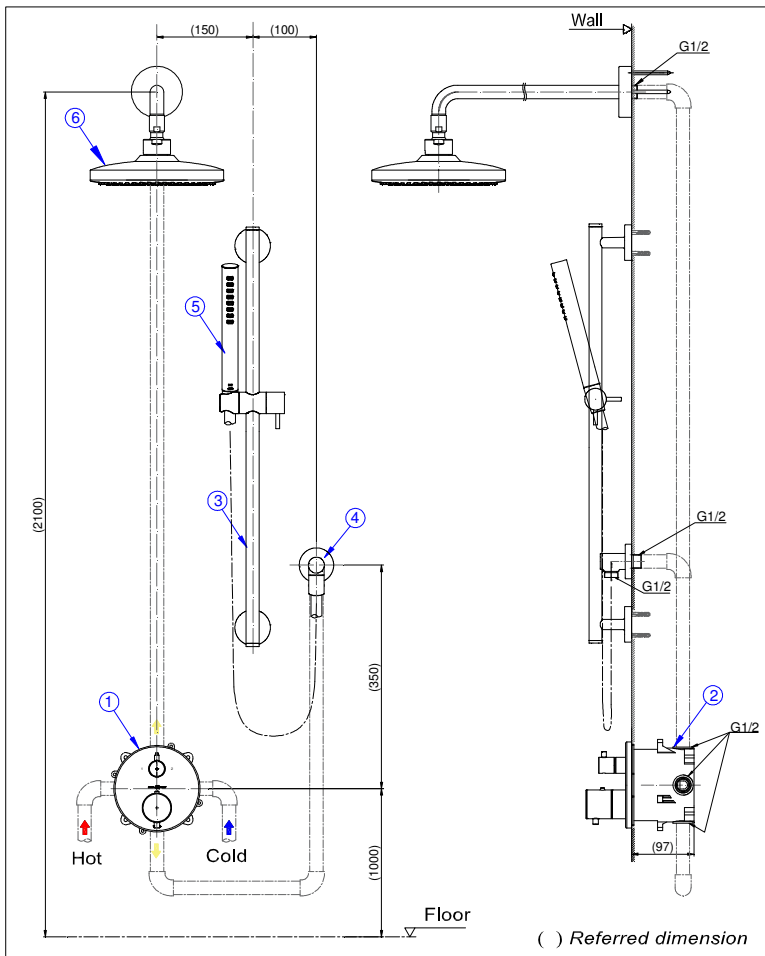

Combination for Concealed Shower Mixer -2 Outlet
(Thermostat Mixer)

Features

- Contemporary styling.
- Elegant appearance.
- Beautiful curves reveal elegant taste.
- Easy installation and usage.

Specifications

Finish : Nickel Chrome

Water Pressure : 0.05 ~ 1.0 Mpa

Options

No.	Item	Code
①	Concealed Shower Mixer	TBW01408B, TBV02404B, TBV02406B
②	Concealed Box	TBN01001B
③	Sliding Rail	TBW01016B, TBW02012B, TBW01015B, TBW02011B
④	Wall Outlet	TBW01014B, TBW02013B
⑤	Hand Shower	TBW02017A, TBW01008A, TBW02005A, TBW01010A, TBW02006A, TBW03002B
⑥	Over Head Shower	TBW01003A, TBW02003A, TBW01004A, TBW02004A, TBW01012B, TBW01013B, TBW03001B

Specifications

Finish : Nickel Chrome

Water Pressure : 0.05 ~ 1.0 Mpa

Options

No	Item	Code
①	Concealed Shower Mixer	TBG01304B, TBG02304B, TBG03304B, TBG04304B, TBP02302B, TBG07304V, TBG08304V, TBG09304V, TBG10304V, TBG11304V
②	Concealed Box	TBN01001B
③	Sliding Rail	TBW01016B, TBW02012B, TBW01015B, TBW02011B
④	Wall Outlet	TBW01014B, TBW02013B
⑤	Hand Shower	TBW02017A, TBW01008A, TBW02005A, TBW01010A, TBW02006A, TBW03002B
⑥	Over Head Shower	TBW01003A, TBW02003A, TBW01004A, TBW02004A, TBW01012B, TBW01013B, TBW03001B

Specifications

Finish : Nickel Chrome

Water Pressure : 0.05 ~ 1.0 Mpa

Options

No.	Item	Code
①	Concealed Shower Mixer	TBS01304B, TBS02304B, TBS03304B, TBS04304B
②	Sliding Rail	TBW01016B, TBW02012B, TBW01015B, TBW02011B
③	Wall Outlet	TBW01014B, TBW02013B
④	Hand Shower	TBW02017A, TBW01008A, TBW02005A, TBW01010A, TBW02006A, TBW03002B
⑤	Over Head Shower	TBW01003A, TBW02003A, TBW01004A, TBW02004A, TBW01012B, TBW01013B, TBW03001B