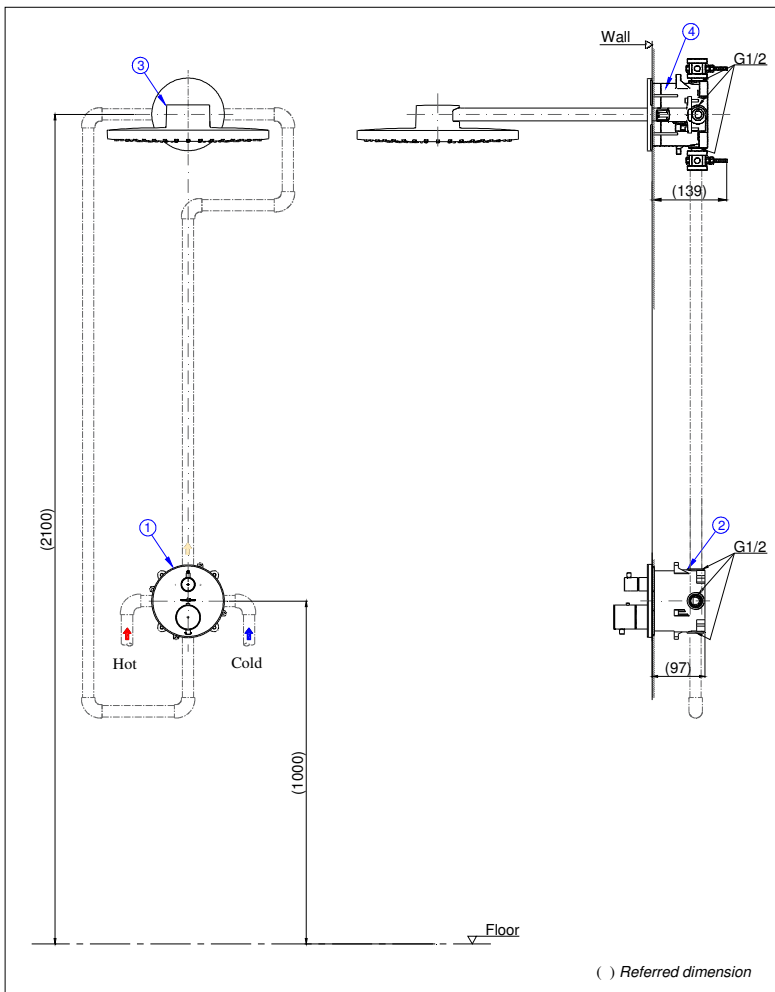

Specifications

Finish : Nickel Chrome

Water Pressure : 0.05 ~ 1.0 Mpa

Options

No	Item	Code
①	Concealed Shower Mixer	TBG01303B, TBG02303B, TBG03303B, TBG04303B, TBP02301B, TBG07303V, TBG08303V, TBG09303V, TBG10303V, TBG11303V
②	Concealed Box	TBN01001B
③	Sliding Rail	TBW01016B, TBW02012B, TBW01015B, TBW02011B
④	Wall Outlet	TBW01014B, TBW02013B
⑤	Hand Shower	TBW02017A, TBW01008A, TBW02005A, TBW01010A, TBW02006A, TBW03002B

Specifications

Finish : Nickel Chrome

Water Pressure : 0.05 ~ 1.0 Mpa

Options

No.	Item	Code
①	Concealed Shower Mixer	TBS01303B, TBS02303B, TBS03303B, TBS04303B
②	Sliding Rail	TBW01016B, TBW02012B, TBW01015B, TBW02011B
③	Wall Outlet	TBW01014B, TBW02013B
④	Shower Head	TBW02017A, TBW01008A, TBW02005A, TBW01010A, TBW02006A, TBW03002B

Please consult a TOTO representative for details.

Combination for Concealed Shower Mixer -1Outlet
(Thermostat Mixer)

Features

- Contemporary styling.
- Elegant appearance.
- Beautiful curves reveal elegant taste.
- Easy installation and usage.

Specifications

Finish : Nickel Chrome

Water Pressure : 0.05 ~ 1.0 Mpa

Options

No.	Item	Code
①	Concealed Shower Mixer	TBV01408B, TBV02404B, TBV02406B
②	Concealed Box	TBN01001B
③	Over Head Shower	TBW01005B
④	Concealed Box	TBN01002B