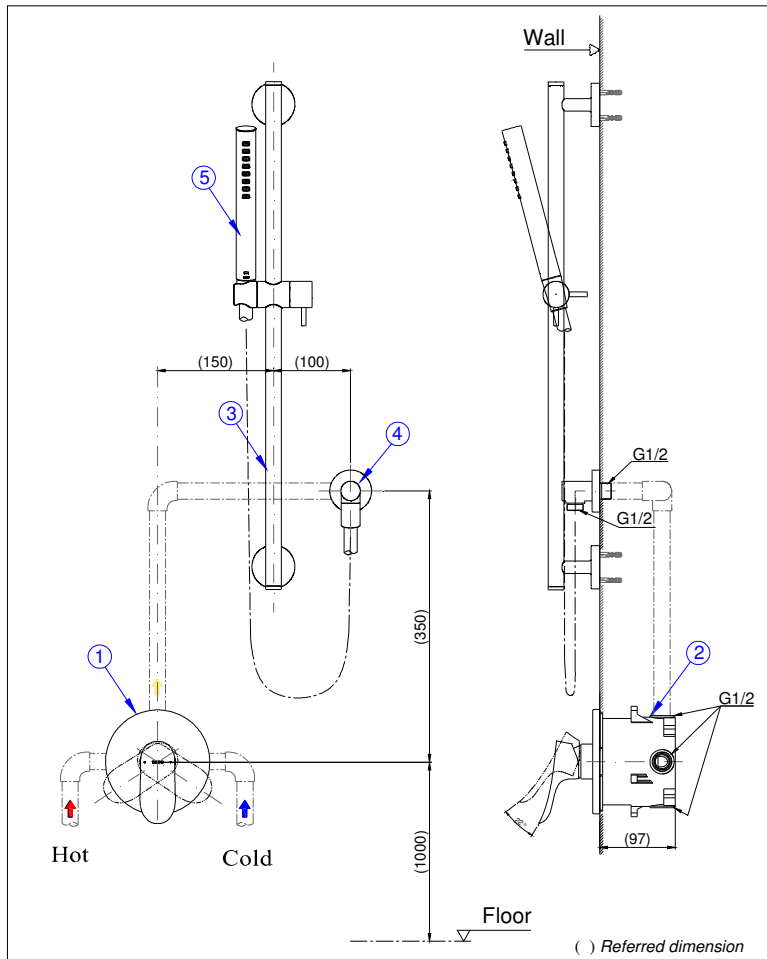

Finish : Nickel Chrome

Water Pressure : 0.05 ~ 1.0 Mpa

Options

No.	Item	Code
①	Concealed Shower Mixer	TBV01407B, TBV02403B, TBV02405B
②	Concealed Box	TBN01001B
③	Sliding Rail	TBW01016B, TBW02012B, TBW01015B, TBW02011B
④	Wall Outlet	TBW01014B, TBW02013B
⑤	Hand Shower	TBW02017A, TBW01008A, TBW02005A, TBW01010A, TBW02006A, TBW03002B

Specifications

Finish : Nickel Chrome

Water Pressure : 0.05 ~ 1.0 Mpa

Options

No	Item	Code
①	Concealed Shower Mixer	TBG01303B, TBG02303B, TBG03303B, TBG04303B, TBP02301B, TBG07303V, TBG08303V, TBG09303V, TBG10303V, TBG11303V
②	Concealed Box	TBN01001B
③	Sliding Rail	TBW01016B, TBW02012B, TBW01015B, TBW02011B
④	Wall Outlet	TBW01014B, TBW02013B
⑤	Hand Shower	TBW02017A, TBW01008A, TBW02005A, TBW01010A, TBW02006A, TBW03002B

Specifications

Finish : Nickel Chrome

Water Pressure : 0.05 ~ 1.0 Mpa

Options

No.	Item	Code
①	Concealed Shower Mixer	TBS01303B, TBS02303B, TBS03303B, TBS04303B
②	Sliding Rail	TBW01016B, TBW02012B, TBW01015B, TBW02011B
③	Wall Outlet	TBW01014B, TBW02013B
④	Shower Head	TBW02017A, TBW01008A, TBW02005A, TBW01010A, TBW02006A, TBW03002B

Specifications

Finish : Nickel Chrome

Water Pressure : 0.05 ~ 1.0 Mpa

Options

No.	Item	Code
①	Concealed Shower Mixer	TBV01408B, TBV02404B, TBV02406B
②	Concealed Box	TBN01001B
③	Over Head Shower	TBW01005B
④	Concealed Box	TBN01002B