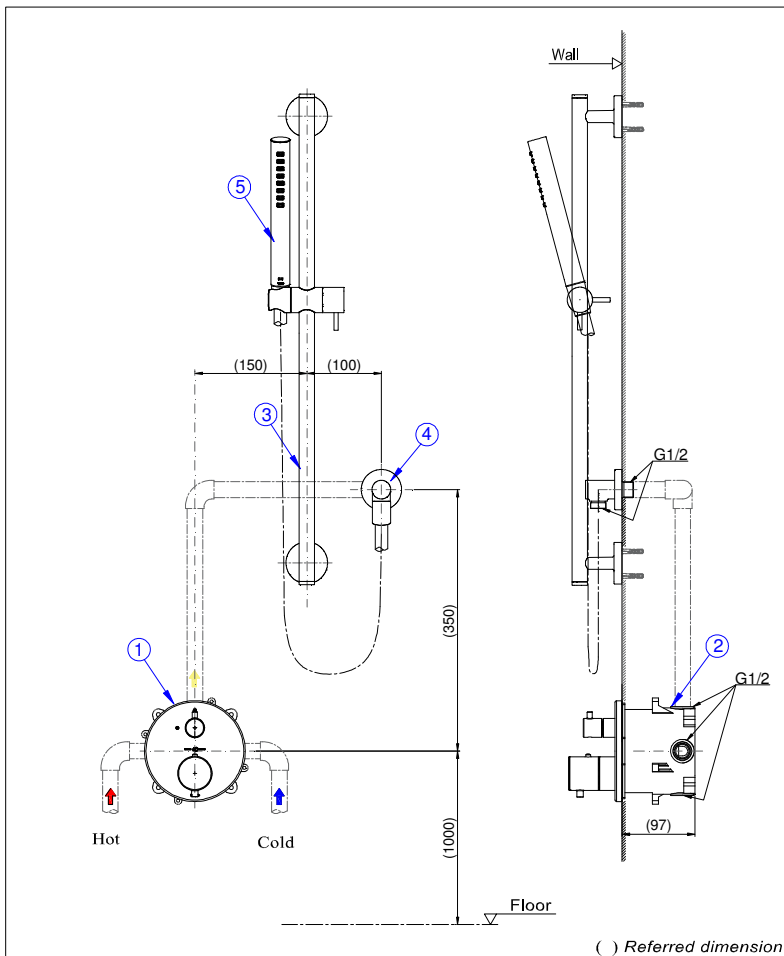

Finish : Nickel Chrome

Water Pressure : 0.05 ~ 1.0 Mpa

Options

No.	Item	Code
①	Concealed Shower Mixer	TBV01407B, TBV02403B, TBV02405B
②	Concealed Box	TBN01001B
③	Sliding Rail	TBW01016B, TBW02012B, TBW01015B, TBW02011B
④	Wall Outlet	TBW01014B, TBW02013B
⑤	Hand Shower	TBW02017A, TBW01008A, TBW02005A, TBW01010A, TBW02006A, TBW03002B

Specifications

Finish : Nickel Chrome

Water Pressure : 0.05 ~ 1.0 Mpa

Options

No	Item	Code
①	Concealed Shower Mixer	TBG01303B, TBG02303B, TBG03303B, TBG04303B, TBP02301B, TBG07303V, TBG08303V, TBG09303V, TBG10303V, TBG11303V
②	Concealed Box	TBN01001B
③	Sliding Rail	TBW01016B, TBW02012B, TBW01015B, TBW02011B
④	Wall Outlet	TBW01014B, TBW02013B
⑤	Hand Shower	TBW02017A, TBW01008A, TBW02005A, TBW01010A, TBW02006A, TBW03002B

Specifications

Finish : Nickel Chrome

Water Pressure : 0.05 ~ 1.0 Mpa

Options

No.	Item	Code
①	Concealed Shower Mixer	TBS01303B, TBS02303B, TBS03303B, TBS04303B
②	Sliding Rail	TBW01016B, TBW02012B, TBW01015B, TBW02011B
③	Wall Outlet	TBW01014B, TBW02013B
④	Shower Head	TBW02017A, TBW01008A, TBW02005A, TBW01010A, TBW02006A, TBW03002B

Specifications

Finish : Nickel Chrome

Water Pressure : 0.05 ~ 1.0 Mpa

Options

No.	Item	Code
①	Concealed Shower Mixer	TBV01408B, TBV02404B, TBV02406B
②	Concealed Box	TBN01001B
③	Over Head Shower	TBW01005B
④	Concealed Box	TBN01002B