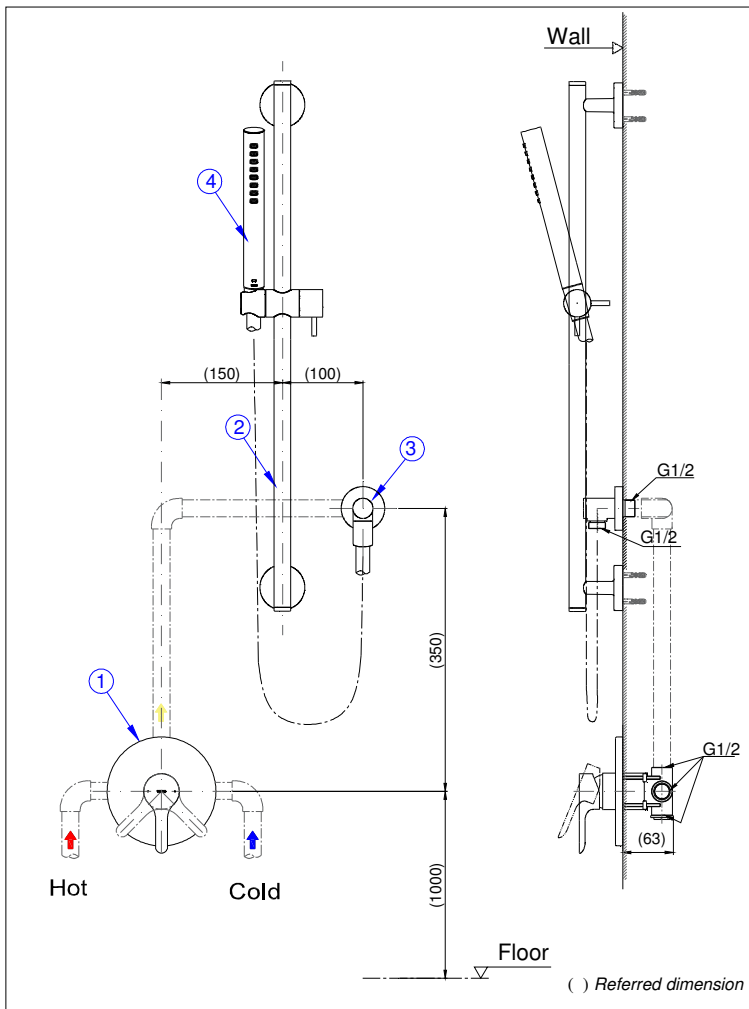

Finish : Nickel Chrome

Water Pressure : 0.05 ~ 1.0 Mpa

Options

No.	Item	Code
①	Concealed Shower Mixer	TBV01407B, TBV02403B, TBV02405B
②	Concealed Box	TBN01001B
③	Sliding Rail	TBW01016B, TBW02012B, TBW01015B, TBW02011B
④	Wall Outlet	TBW01014B, TBW02013B
⑤	Hand Shower	TBW02017A, TBW01008A, TBW02005A, TBW01010A, TBW02006A, TBW03002B

Specifications

Finish : Nickel Chrome

Water Pressure : 0.05 ~ 1.0 Mpa

Options

No	Item	Code
①	Concealed Shower Mixer	TBG01303B, TBG02303B, TBG03303B, TBG04303B, TBP02301B, TBG07303V, TBG08303V, TBG09303V, TBG10303V, TBG11303V
②	Concealed Box	TBN01001B
③	Sliding Rail	TBW01016B, TBW02012B, TBW01015B, TBW02011B
④	Wall Outlet	TBW01014B, TBW02013B
⑤	Hand Shower	TBW02017A, TBW01008A, TBW02005A, TBW01010A, TBW02006A, TBW03002B

Specifications

Finish : Nickel Chrome

Water Pressure : 0.05 ~ 1.0 Mpa

Options

No.	Item	Code
①	Concealed Shower Mixer	TBS01303B, TBS02303B, TBS03303B, TBS04303B
②	Sliding Rail	TBW01016B, TBW02012B, TBW01015B, TBW02011B
③	Wall Outlet	TBW01014B, TBW02013B
④	Shower Head	TBW02017A, TBW01008A, TBW02005A, TBW01010A, TBW02006A, TBW03002B

Specifications

Finish : Nickel Chrome

Water Pressure : 0.05 ~ 1.0 Mpa

Options

No.	Item	Code
①	Concealed Shower Mixer	TBV01408B, TBV02404B, TBV02406B
②	Concealed Box	TBN01001B
③	Over Head Shower	TBW01005B
④	Concealed Box	TBN01002B